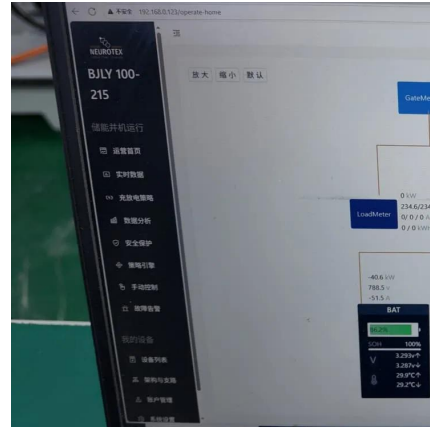

Photovoltaic Inverter Market Revenues & Volume By Application for the Period 2020- 2030