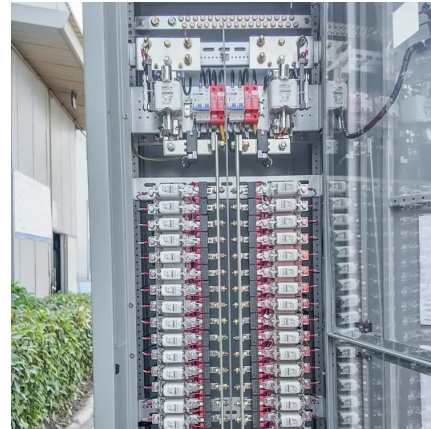

[Best 10000 Watt 12 Volt Inverters for Reliable Power ...](#)

Sep 7, 2025 · When it comes to converting 12V DC power to reliable AC power with a robust 10000 watt peak output, selecting the right inverter is key. Whether you need power for RVs, ...