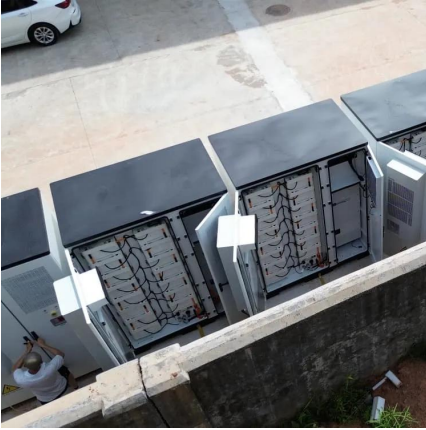

100ah power station for sale in UK