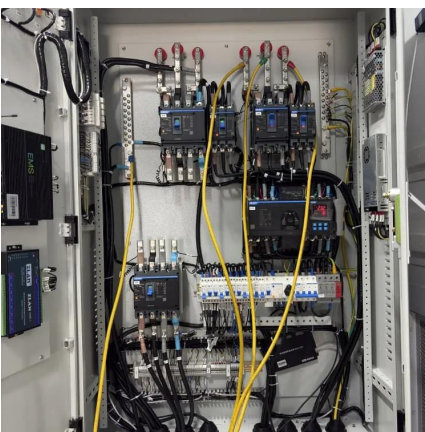

110V Inverter 12V

The 12v 110v inverte r, a two-way marvel, combines the benefits of both, providing the flexibility to switch power from 110v to 12v and vice versa. Whether it's for your personal use or for larger ...