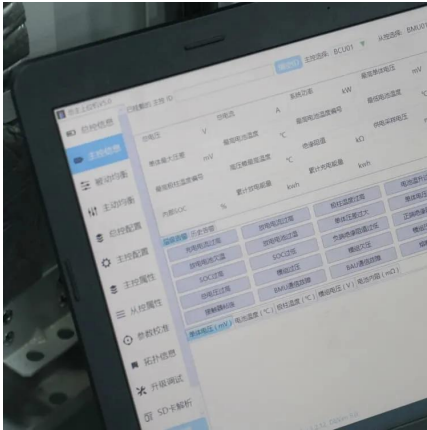

12V4000W inverter