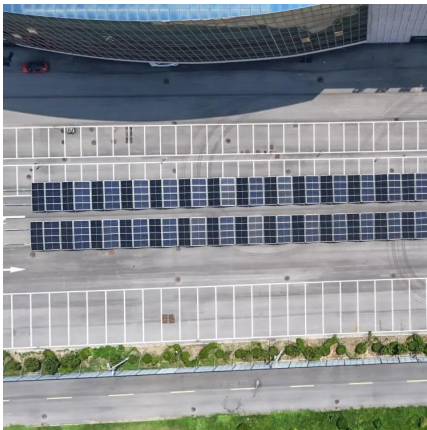

[4000W 12V Low Frequency Pure Sine Inverter Heavy Duty ...](#)

Industrial Grade 4000W Low Frequency Power Inverter: Clean, Stable Power for Your Most Demanding Applications Experience uncompromising power reliability with the ...

[MWXNE 4000W 12V to 110V 120V Pure Sine Wave Power Inverter ...](#)

MWNXE 4000W Pure Sine Wave Power Inverter: Provides 4000W continuous output power, 8000W surge power, and converts 12V DC to 110V 120V AC. Our pure sine wave inverter has ...

[Amazon : ROARBATT Pure Sine Wave ...](#)

Pure Sine Wave Power Inverters 4000W 12V DC to AC 110V 120V Peak 8000W with Remote Control 4 Outlets, Dual USB Port, LED Display Terminal Blocks for Inverter Truck RV Car Solar System