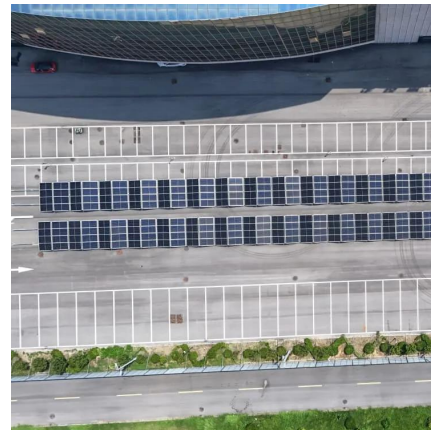

[Amazon : 4000 Watt Pure Sine Wave Inverter 12v DC to ...](#)

It's ideal for off-grid solar, trucks, homes, RVs, boats, travel, camping, and outdoor AC use. ?All-round Advance Protections?: This 12V 4000W power inverter includes ...