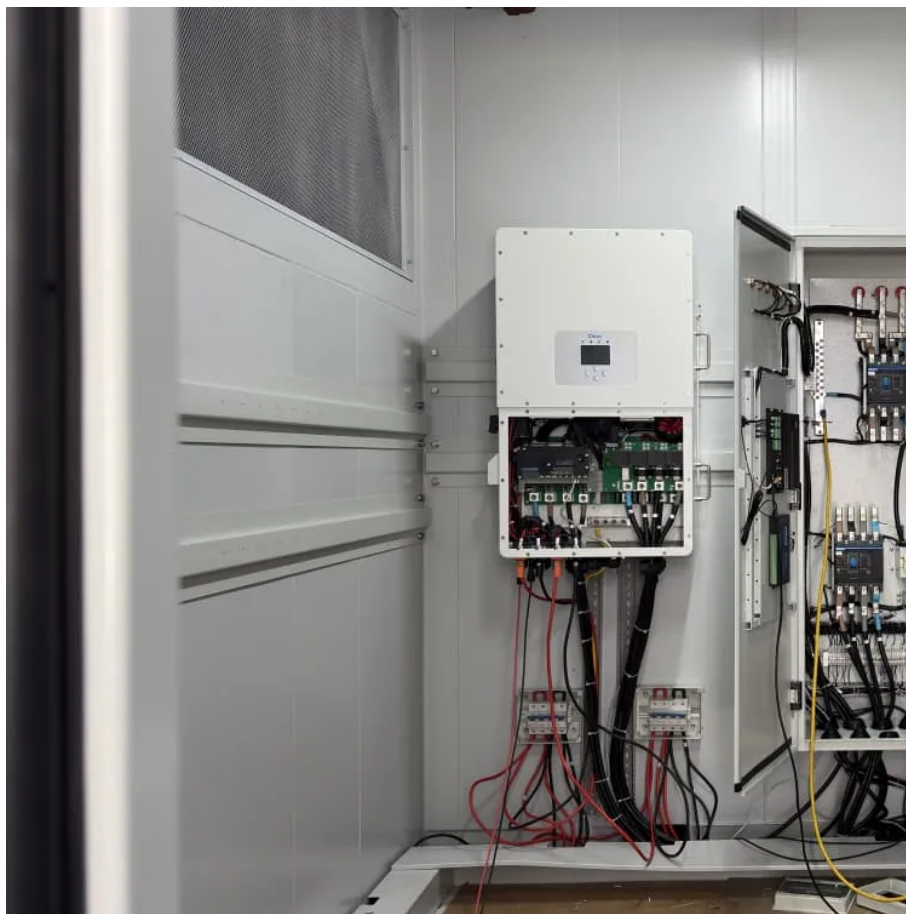

12v200w sine wave inverter

Overview

What is a pure sine wave 200 watt inverter?

This pure sine wave 200 watt inverter adopts aluminum shell, anti-oxidation and high hardness. Pure sine inverter DC 12V to AC 110V/220V/230V/240V, 50/60Hz frequency can be selected. 200 watt pure sine wave inverter automatically shuts down when overheated or overloaded, it starts automatically when it returns to normal.

What is a pure sine wave inverter?

This 200W pure sine wave inverter produces a "pure sine wave" output, closely matching the waveform of standard household electricity, making it compatible with sensitive electronics such as laptops, TVs, and audio equipment. Pure sine inverters prevent electronic interference and provide cleaner power compared to modified sine wave inverters.