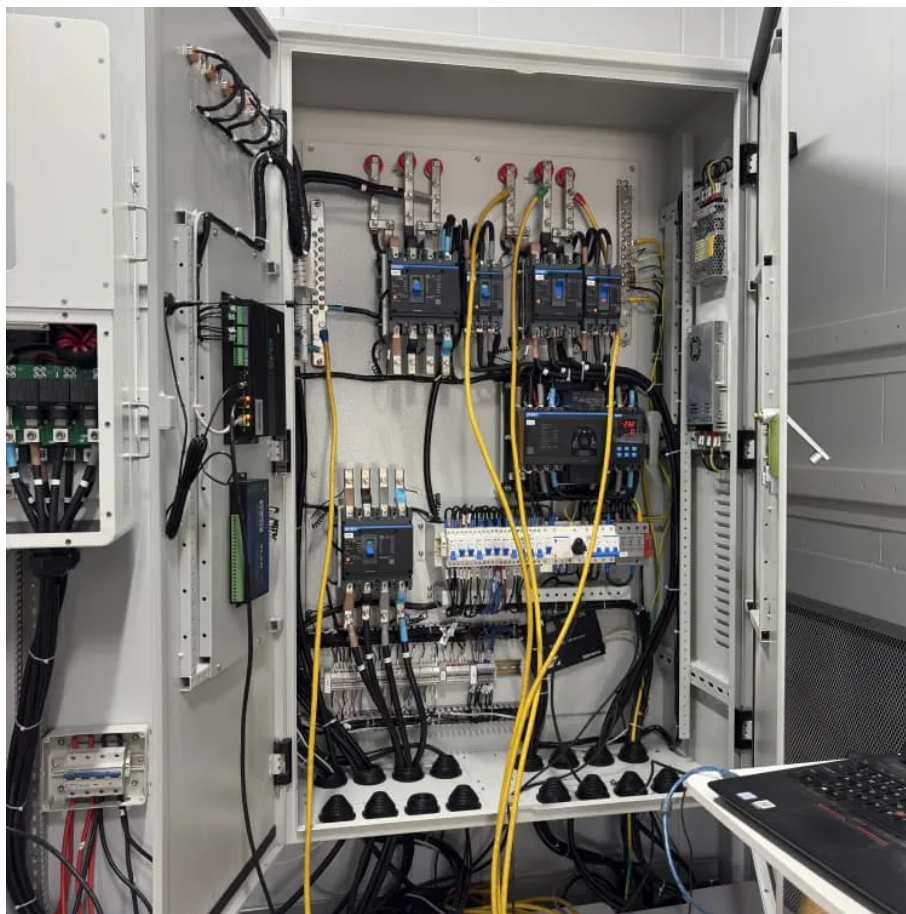

24v serial inverter

Overview

What is a 24V inverter?

A 24V inverter is a power conversion device whose main function is to convert 24V DC power into AC power (usually 220V or 110V, depending on the specific model and application). The DC to AC power inverters offer you 110V, 120V, 220V, 230V, or 240V AC energy to charge your electronics or appliances.

How does a 24V power inverter work?

This 24V to 230V power inverter converts 24V battery output (DC) into the 230V mains output required for domestic appliances (AC). It generates pure sine wave electricity - identical to the electricity supplied by utility companies.

24v serial inverter

[4000W Pure Sine Wave Inverter 24V DC to 110V 120V AC](#)

About this item GIANDEL 4000w 24V Pure Sine Wave Inverter:4000W true sine wave, HEAVY DUTY VERSION,with LED display,DC 24V,AC 120V with four AC Outlets and 1x2.4A USB ...