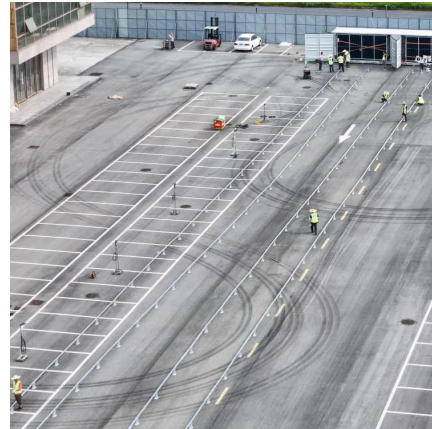

Contact Us

For catalog requests, pricing, or partnerships, please visit:
<https://woodgoods.pl>

Scan QR Code for More Information

<https://woodgoods.pl>