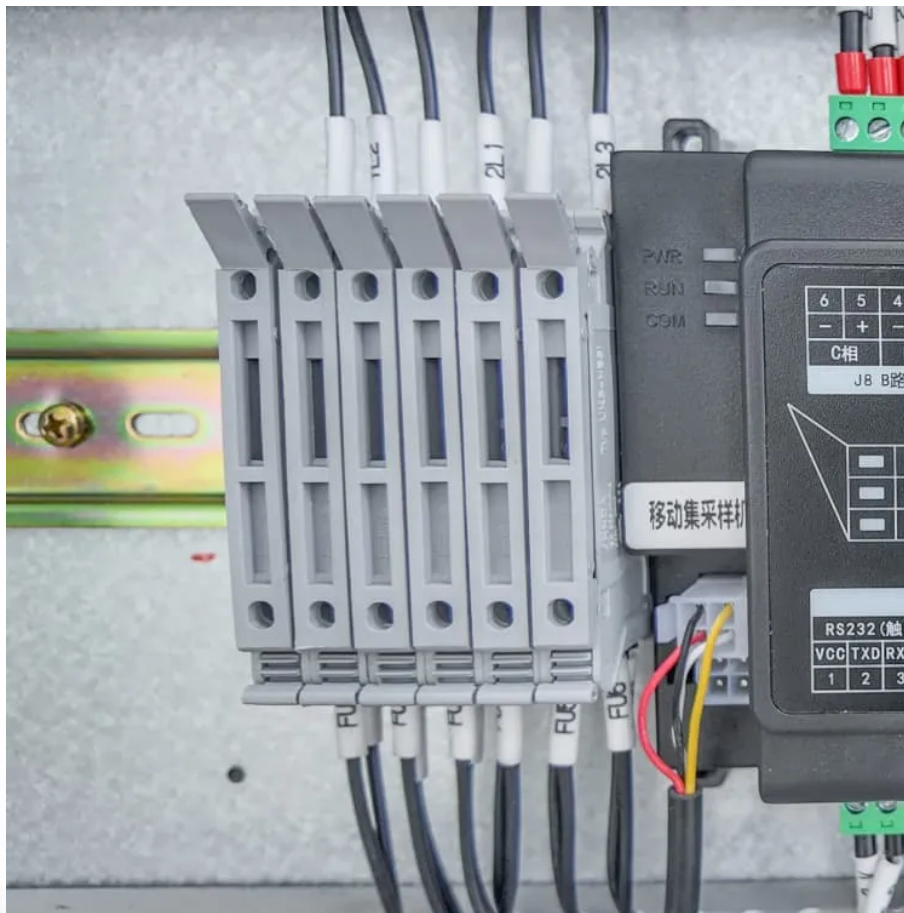

250kW Energy Storage Container for Power Stations

Overview

What is a 20ft container 250kW 860kwh battery energy storage system?

Equipped with automatic fire detection and alarm systems, the 20FT Container 250kW 860kWh Battery Energy Storage System is the ultimate choice for secure, scalable, and efficient energy storage applications. Email us with any questions or inquiries or use our contact data.

What is a 20ft container energy storage system?

It also includes automatic fire detection and alarm systems, ensuring safe and efficient energy management. The 20FT Container 250kW 860kWh Battery Energy Storage System is a highly integrated and powerful solution for efficient energy storage and management.

What is a plug-and-play 250 kW battery solution?

Our plug-and-play 250 kW battery solutions can be operated in island mode, in parallel with another BESS for additional capacity, or in a hybrid solution with a generator. We deliver reliable and scalable energy storage systems tailored to projects of any size. Our solutions maximize efficiency, cut emissions, and lower costs.

What is a 250 kw/575 kWh battery?

Our 250 kW/575 kWh battery solutions are used across a wide variety of sectors to increase flexibility, reduce emissions, and control costs. BESS is a fast way to move away from excessive generator runtime, controlling fuel consumption while also giving you a way to deal with load challenges and peaks.