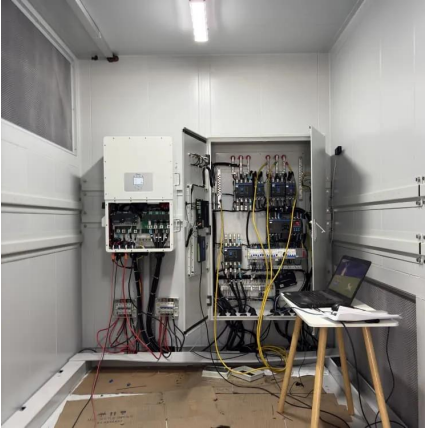

5g base station with charging cabinet