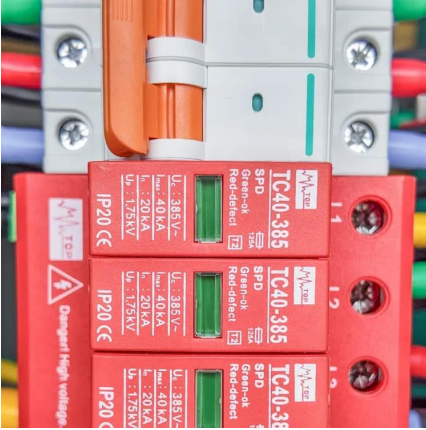

## Armenia BESS Uninterruptible Power Supply

---

[Buy TS2250B-2X \(220 / 230 / 240 Volt\) IEC Outlets. \(2000VA ...](#)

Shop TS2250B-2X (220 / 230 / 240 Volt) IEC Outlets, (2000VA / 1200W) Line Interactive UPS Battery Backup with AVR Surge Protection - 5 Outlets (Black) - Uninterruptible Power Supply - ...