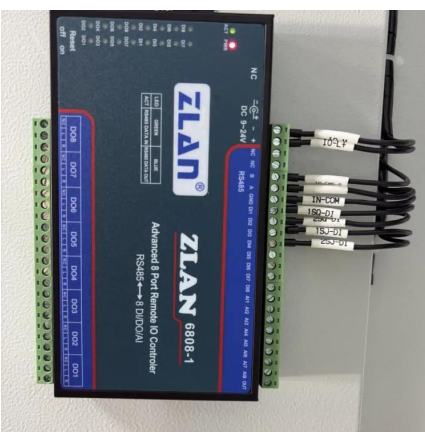

### Energy storage technology service cabinet

This production line is used for automatic assembly of energy storage cabinets. All single machine equipment and distributed systems interact with MES through a scheduling system, achieving ...

### Prismatic Fully Automatic Assembly Line

Prismatic Fully Automatic Assembly Line  
Prismatic Fully Automatic Assembly Line Our automated assembly redefines efficiency and precision in Energy Storage System (ESS) assembly. ...