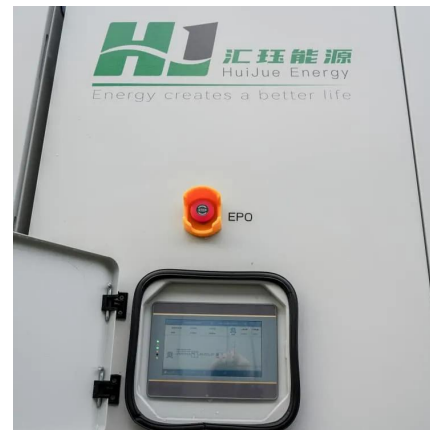

Energy Storage Support Structure Guide: BESS Frames, ...

Energy Storage Support Structure: The Complete Guide to BESS Frameworks In the rapidly evolving battery energy storage system (BESS) landscape, the term "support structure" is ...

Prismatic Fully Automatic Assembly Line

Prismatic Fully Automatic Assembly Line
Prismatic Fully Automatic Assembly Line Our automated assembly redefines efficiency and precision in Energy Storage System (ESS) assembly. ...