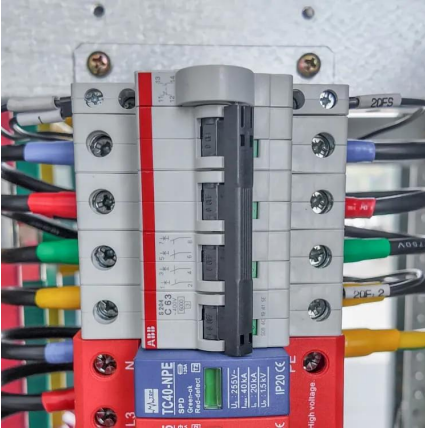

### Energy storage technology service cabinet

This production line is used for automatic assembly of energy storage cabinets. All single machine equipment and distributed systems interact with MES through a scheduling system, achieving ...

### Prismatic Fully Automatic Assembly Line

Prismatic Fully Automatic Assembly Line  
Prismatic Fully Automatic Assembly Line Our automated assembly redefines efficiency and precision in Energy Storage System (ESS) assembly. ...