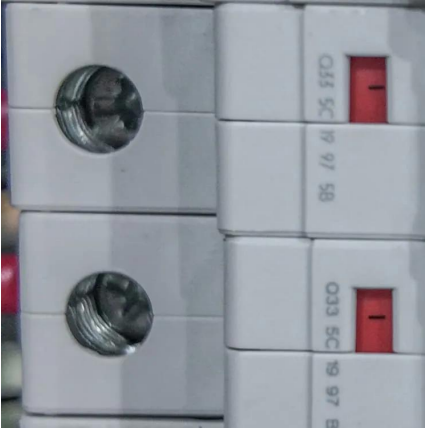

Base station distribution box indoor and outdoor

Base station distribution box indoor and outdoor

[Indoor and outdoor Distribution Point Box for LSA module ...](#)

The Distribution Point Box is an essential component in telecommunications and network infrastructure, used to organize and distribute telecommunications signals to various parts of a ...