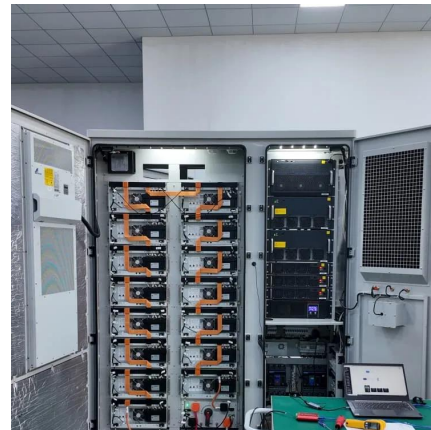

What is the difference between an indoor and an outdoor LV Distribution

Jun 3, 2025 · Street lighting systems rely on outdoor boxes to distribute power to the streetlights. Indoor LV Distribution Boxes Indoor boxes are commonly used in commercial buildings, ...