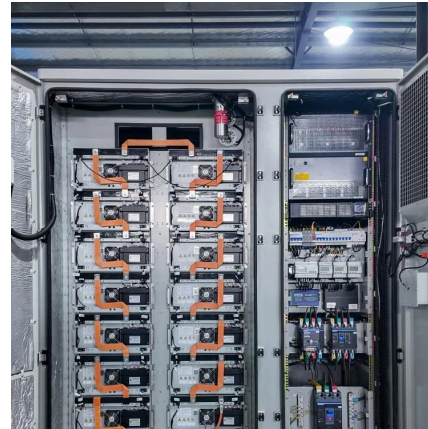

Warehouse Base Station Energy Cabinet

Discover the Warehouse Base Station Energy Cabinet--designed for smart cities, power systems, and remote areas. Offering reliable AC/DC power, energy storage, and green power integration.