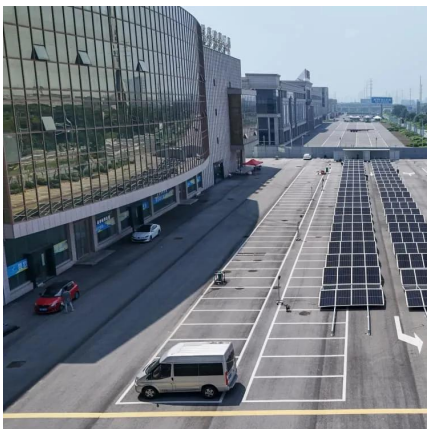

[Complete Guide to 5G Base Station Construction , Key Steps, ...](#)

Explore how 5G base stations are built--from site planning and cabinet installation to power systems and cooling solutions. Learn the essential components, technologies, and ...

[Communication Base Station Battery Cabinets , Huijue ...](#)

Behind every communication base station battery cabinet lies a complex engineering marvel supporting our hyper-connected world. As 5G deployments surge 78% YoY (GSMA 2023), ...

[Complete Guide to 5G Base Station ...](#)

Explore how 5G base stations are built--from site planning and cabinet installation to power systems and cooling solutions. Learn the essential components, technologies, and challenges behind 5G ...