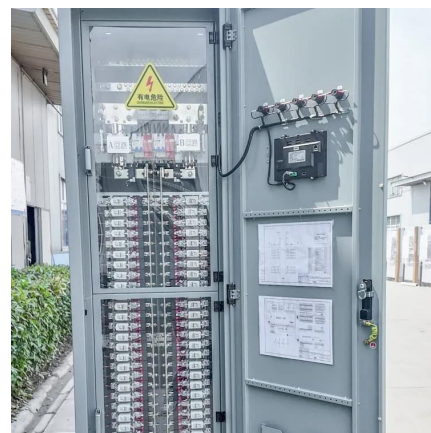

[Communication Base Station Battery Cabinets , Huijue ...](#)

Behind every communication base station battery cabinet lies a complex engineering marvel supporting our hyper-connected world. As 5G deployments surge 78% YoY (GSMA 2023), ...

[Complete Guide to 5G Base Station ...](#)

Explore how 5G base stations are built--from site planning and cabinet installation to power systems and cooling solutions. Learn the essential components, technologies, and challenges behind 5G ...