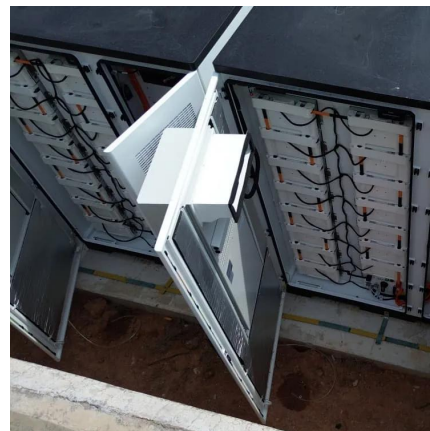

[Energy Storage Power Station for Sale: Your Gateway to the ...](#)

Let's face it--the energy world is changing faster than a Tesla Plaid hits 60 mph. With renewables now accounting for 30% of global electricity generation [2] [3], the energy ...

[Outdoor mobile box-type energy storage power plant](#)

The modular, pre-engineered design simplifies project development and enables repeatable deployment for maximum project velocity Power Station provides a flexible, pre-engineered ...