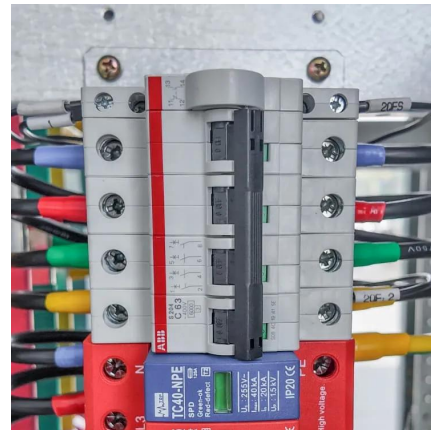

China Industrial Energy Storage, Portable Power Station, Home Energy

Hangzhou Moonlight Box Technology Co., Ltd.: Find professional industrial energy storage, portable power station, home energy storage system, rechargeable lithium-ion (Li-ion) battery, ...