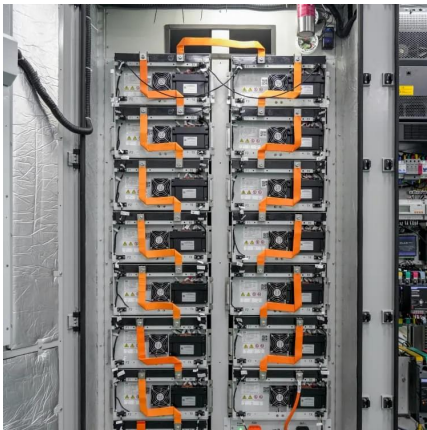

[Brussels' top 10 museums and attractions , Visit Brussels](#)

Are you coming to Brussels and need some inspiration for your visits? Join us to discover the capital's unmissable museums and attractions, thanks to our list of the most ...

Contact Us

For catalog requests, pricing, or partnerships, please visit:
<https://woodgoods.pl>

Scan QR Code for More Information