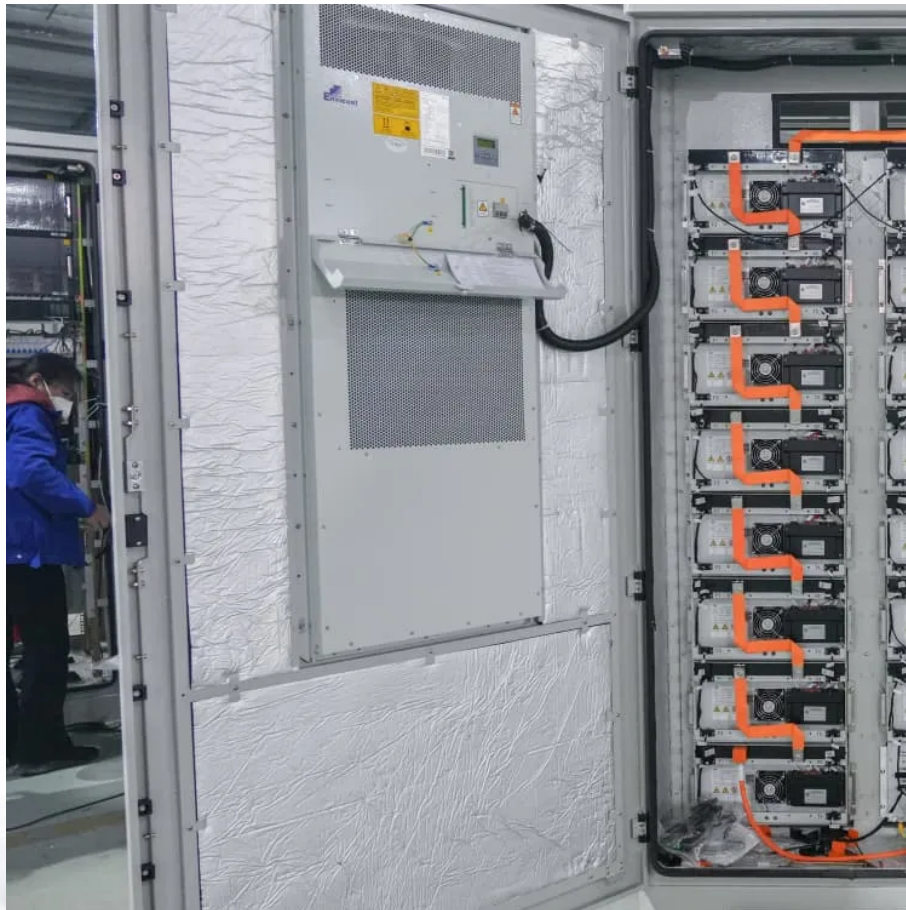

Bulk purchase of 30kW mobile energy storage containers for fire stations

Overview

What is energy storage container?

SCU uses standard battery modules, PCS modules, BMS, EMS, and other systems to form standard containers to build large-scale grid-side energy storage projects.

What is a mobile energy storage system?

On the construction site, there is no grid power, and the mobile energy storage is used for power supply. During a power outage, stored electricity can be used to continue operations without interruptions. Maximum safety utilizing the safe type of LFP battery (LiFePO₄) combined with an intelligent 3-level battery management system (BMS);.

What is a 30kW power output & capacity?

High Capacity: The 30KW power output and 30KWH capacity deliver reliable energy storage and backup for businesses. This makes it an essential tool for battery energy storage solutions across various industries.

How can a mobile energy storage system help a construction site?

Integrate solar, storage, and charging stations to provide more green and low-carbon energy. On the construction site, there is no grid power, and the mobile energy storage is used for power supply. During a power outage, stored electricity can be used to continue operations without interruptions.