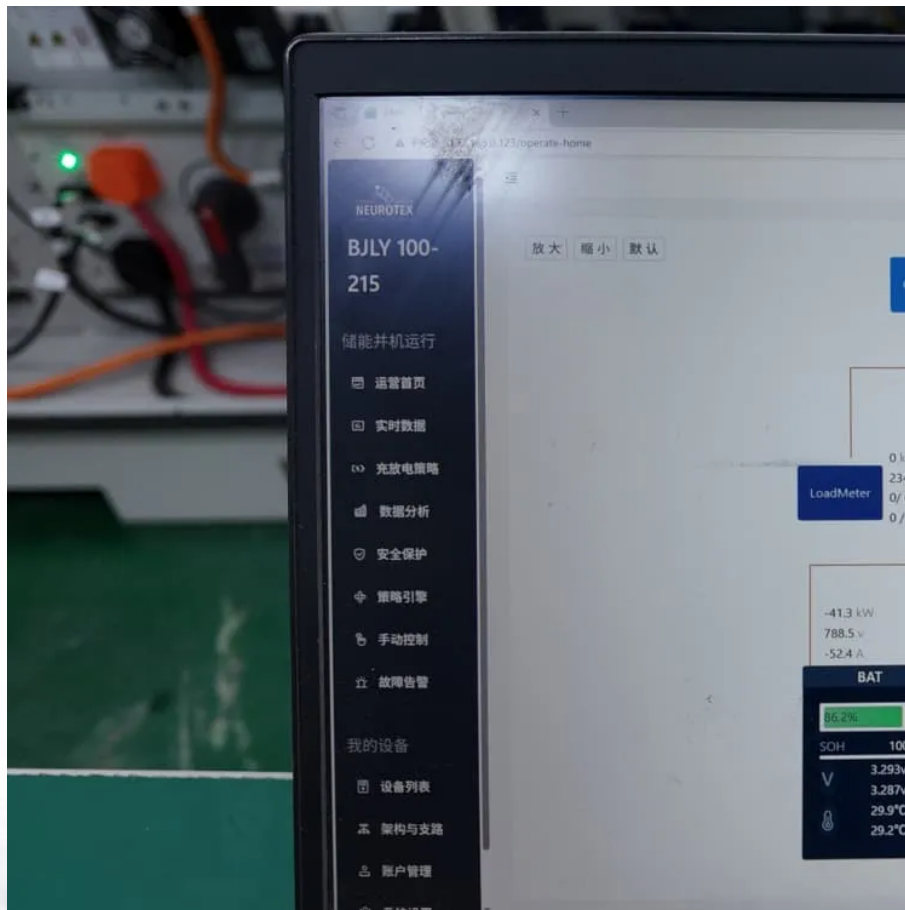

# Canberra Communications Base Station Energy Management System Location

## Canberra Communications Base Station Energy Management System

---

### [Engineering:Canberra Deep Space Communication Complex](#)

Jul 20, 2024 · The Canberra Deep Space Communication Complex (CDSCC) is a satellite communication station, part of the Deep Space Network of NASA's Jet Propulsion Laboratory ...