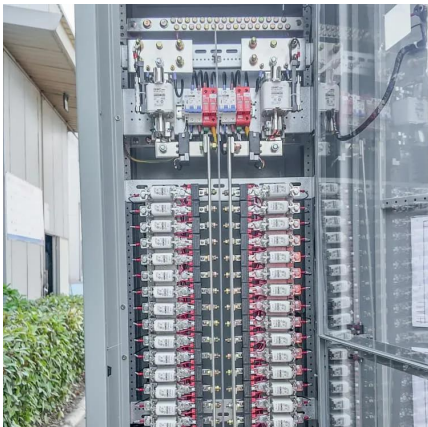

[TALLPOWER 2400W Portable Power Station](#)

Feature highlights: This 2400W Portable Power Station features a LiFePO4 battery with a capacity of 2160Wh and a long cycle life of 3500 times. Equipped with a self-developed bidirectional inverter, it supports fast ...