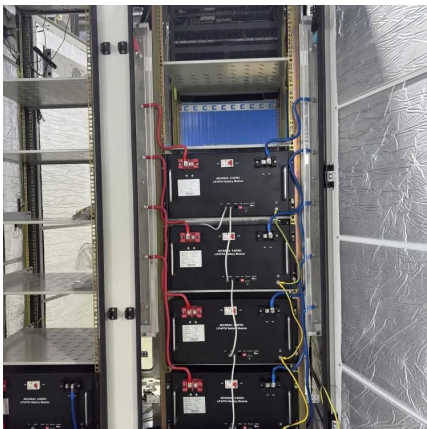

A subpanel is a smaller service panel that distributes power to a specific area of the home or other buildings on the property. The subpanel is fed by a double-pole 240-volt breaker at the main service panel, and this single feed circuit is divided into additional branch circuits at the subpanel.

Subpanel Breaker Boxes

A subpanel is a smaller service panel that distributes power to a specific area of the home or other buildings on the property. The subpanel is fed by a double-pole 240-volt breaker at the main service panel, and this single ...