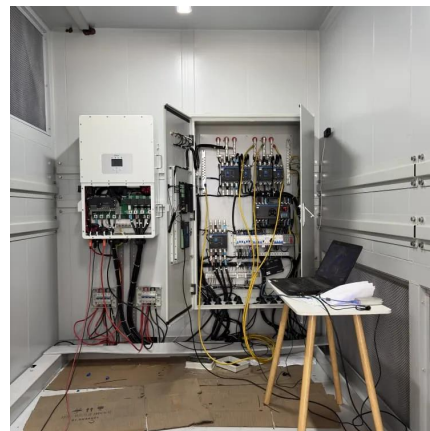

Subpanel Breaker Boxes

A subpanel is a smaller service panel that distributes power to a specific area of the home or other buildings on the property. The subpanel is fed by a double-pole 240-volt breaker at the main ...

[Electrical Sub-Panels Boards for sale , eBay](#)

Get the best deals on Electrical Sub-Panels Boards when you shop the largest online selection at eBay . Free shipping on many items , Browse your favorite brands , affordable prices.