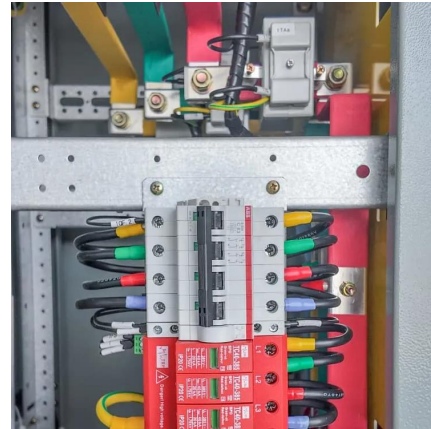

[China Hybrid Solar Inverter, Hybrid Solar Inverter Wholesale](#)

The Hybrid Solar Inverter is a key item within our extensive Solar Inverter selection. When selecting a supplier for solar inverters in China, factors to consider include product quality, certifications, warranty terms, and after ...