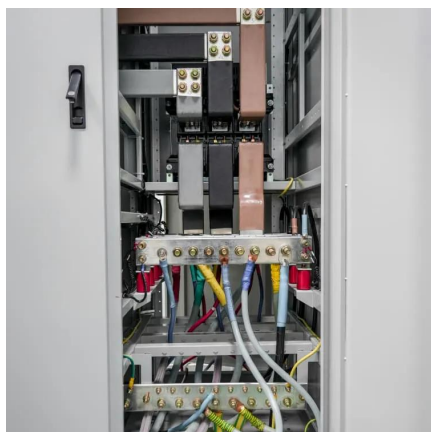

[Global Success of China's Innovative Distribution Switchgear: ...](#)

Jul 20, 2025 · The Rise of China's Distribution Switchgear in the Global Market: Key Statistics
The rise of China's distribution switchgear in the global market has been remarkable, offering a ...