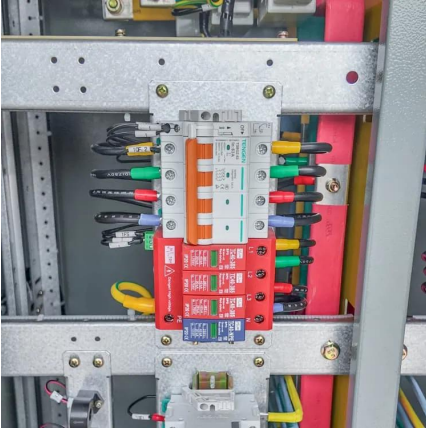

China drawout circuit breaker in Monaco