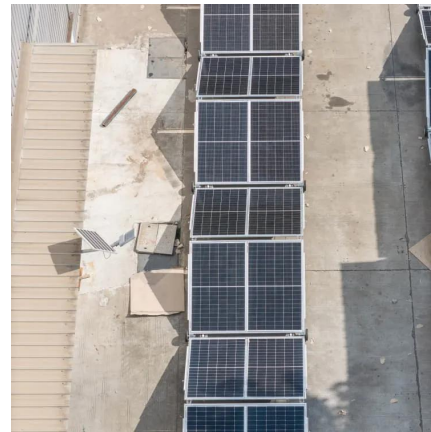

[Mobile Communication Base Stations - Compere](#)

Oct 27, 2025 · The pain points of mobile communication base stations span the entire lifecycle of construction, maintenance, operations, and security. The core conflicts lie between cost and ...