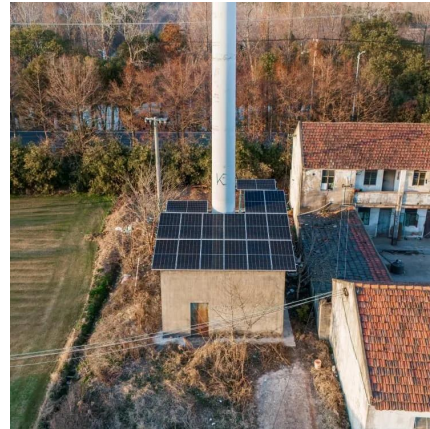

Mobile communication base station

The mobile communication base station refers to radio wireless transmission between mobile communication switching center and telephone terminal. The base station plays an important ...