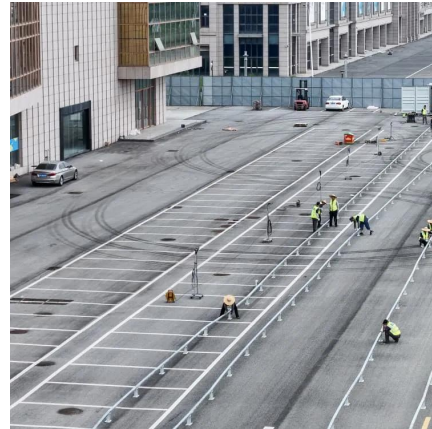

Contact Us

For catalog requests, pricing, or partnerships, please visit:
<https://woodgoods.pl>