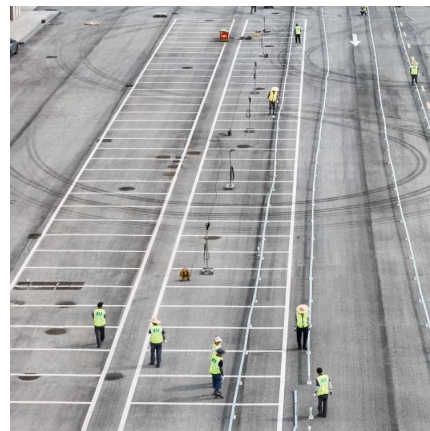

Base station antennas on the roof of a building.

Download scientific diagram , Base station antennas on the roof of a building. from publication: Utilizing Non-Orthogonal Polarization With Polarization Reuse Technique for 4 × 4 MIMO ...