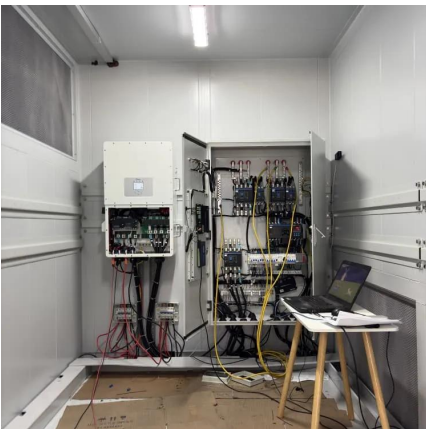

[Medium Voltage Switchgear , Schneider Electric Singapore](#)

Gas insulated switchgear (GIS) is a type of high voltage switchgear that Schneider Electric provides as a solution for power distribution. Designed to be compact, highly reliable, and air ...