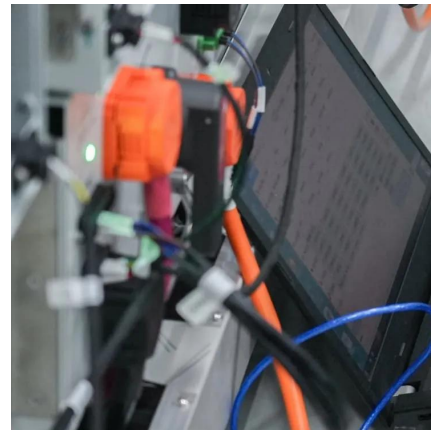

Custom 20-foot Australian Energy Storage Container

Custom 20-foot Australian Energy Storage Container

[It's the custom or a It's a custom to do something](#)

Aug 20, 2011 · It is a custom for people to have several computers at home. I am more inclined towards 2., because people can have other customs, and the custom about computers is one ...

[1700 Voyager : les pannes et leurs diagnostics](#)

2 days ago · 1700 Voyager : les pannes et leurs diagnostics - 1700 VOYAGER - Pitit problème - 1700 VN - Phénomène bizarre à l'accélération - 1700 VOYAGER - Erreur 18 - 1700