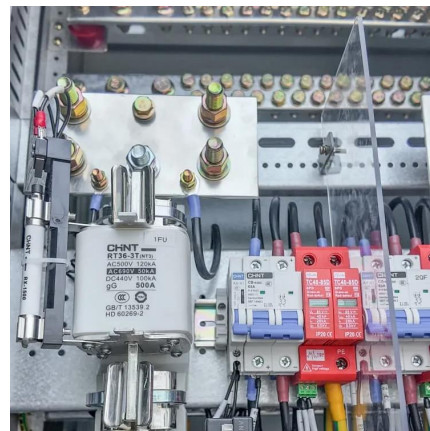

[CATL 20Fts 40Fts Containerized Energy Storage System](#)

6 days ago · catl 20ft and 40 fts battery container energy storage system Individual pricing for large scale projects and wholesale demands is available. Mobile/WhatsApp/Wechat: +86 156 ...

[BESS Container 500KW 2MWH 40FT Energy Storage System ...](#)

1 day ago · The Bluesun 40-foot BESS Container is a powerful energy storage solution featuring battery status monitoring, event logging, dynamic balancing, and advanced protection ...