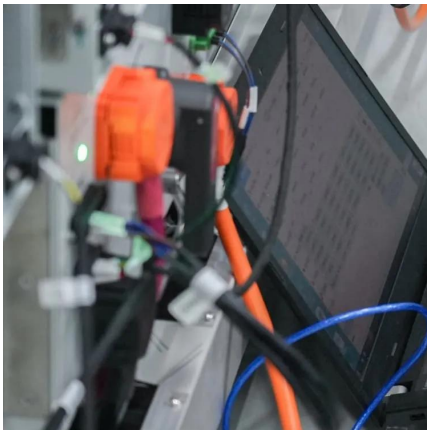

40FT Mobile Battery Power Containerized Station Energy Storage Container

Dec 3, 2025 · All these custom shipping container are processed according to the industrial or residential request as the energy storage, sewage treatment, waste power station, equipment ...

[Flexible and Portable: Battery Energy Storage Containers](#)

Battery Energy Storage Container Large battery energy storage containers usually use a 40-foot container as the carrier and integrate energy storage systems (including photovoltaic cells and ...

Contact Us

For catalog requests, pricing, or partnerships, please visit:
<https://woodgoods.pl>

Scan QR Code for More Information