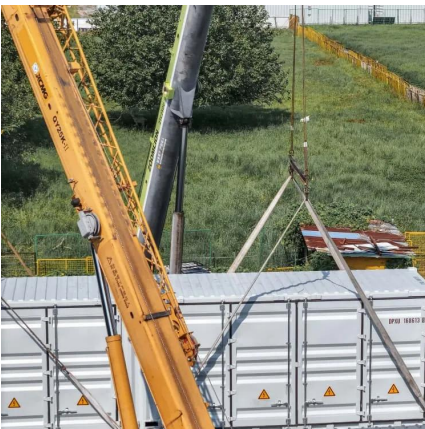

[Energy Storage Container - Custom Shipping Containers, SS ...](#)

Our Energy Storage Station Containers, available in 20-foot and 40-foot sizes, are engineered to house and protect critical energy storage systems. Featuring advanced insulation, ventilation, ...