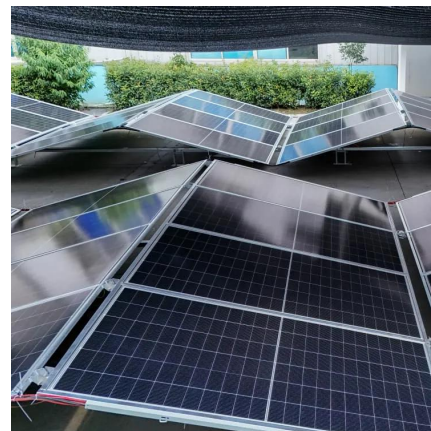

Infrastructure Functional Area

The deployment of state-of-the-art infrastructure will enable the ERATOSTHENES CoE to conduct cutting edge research in all the thematic areas identified by ERATOSTHENES CoE as well as provide the ...