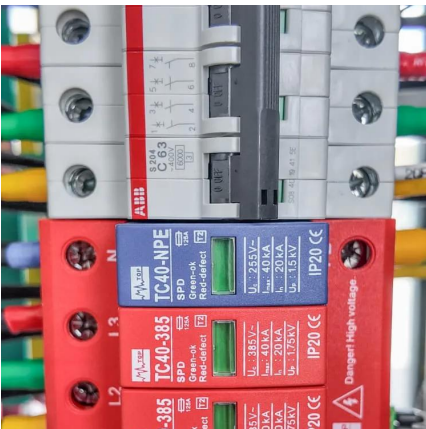

[DC Comics Goes All In with 'Absolute Evil' This October](#)

Jul 15, 2025 · This October, DC will publish two oversized Absolute Universe one-shot specials and five pivotal new Absolute Universe issues, each delivering shocking moments that ...