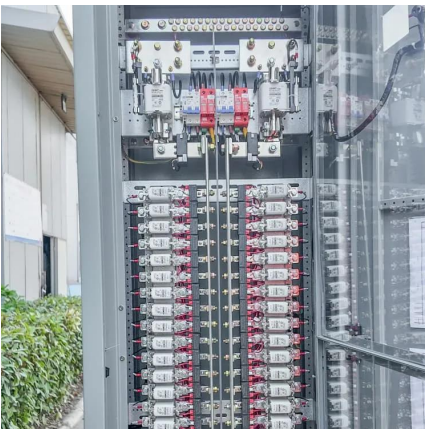

[Huawei's 5G base stations are all over the world. How did ...](#)

The blade base station solution adopts a unified modular design to realize any rapid assembly and combination of different modules, and can be flexibly installed on poles, towers, walls or ...