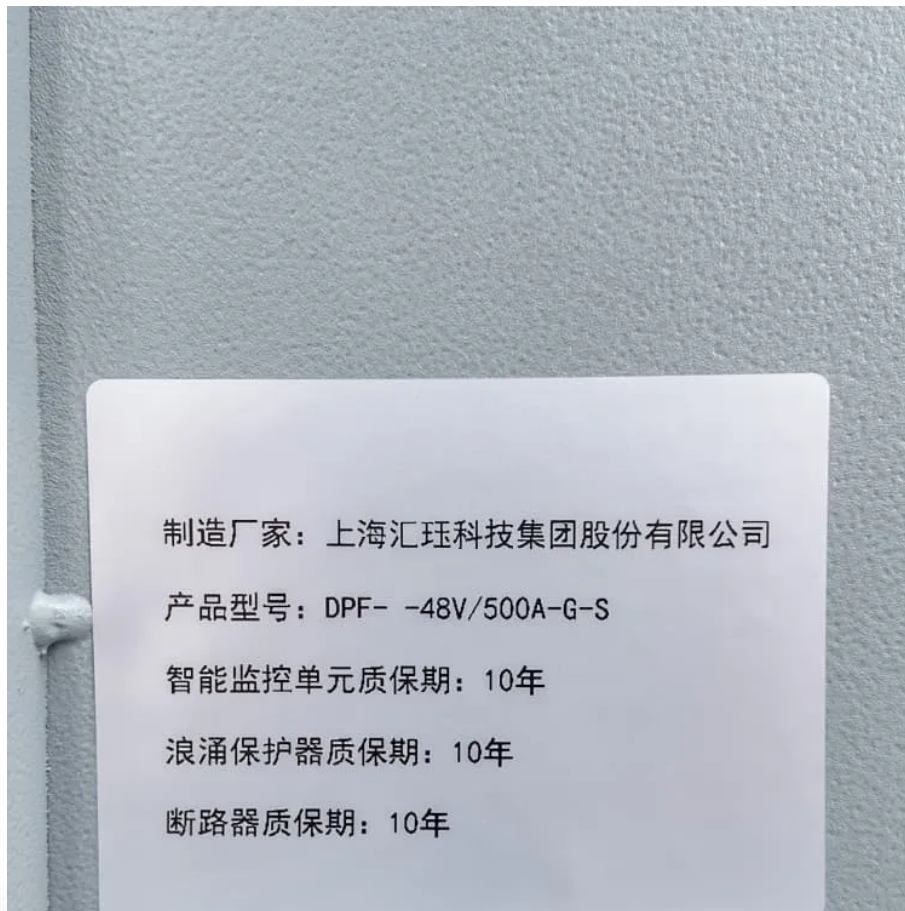

Factory price main switchgear in Brisbane

Overview

Who are the leading switchgear manufacturers in Australia?

Major players in the market include ABB Ltd, Schneider Electric SE, and Tamco Switchgear Malaysia SDN BHD. In November 2023, Ausgrid, at Westfield Miranda in Sydney, made a significant stride by installing Australia's inaugural Siemens blue gas insulated (GIS) medium voltage switchgear.