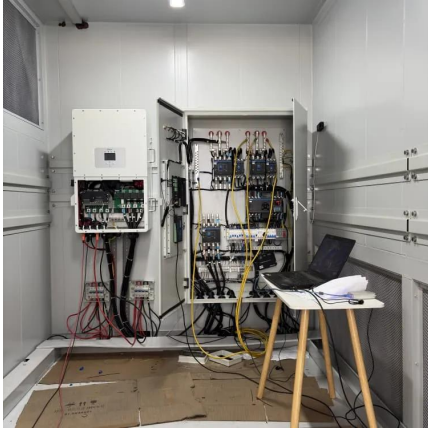

Fiji Emergency Command Solar-Powered Containerized Automated Type

Overview

What is the MESC in Fiji?

The MESC will be home to the Republic of Fiji Navy Headquarters, the Rescue Coordination Centre, Suva Radio Coastal Radio Station and Fiji Hydrographic Office. The MESC will serve as a multipurpose building designed to enhance Fiji's maritime capabilities.

What is a self-unloading mobile solar container?

Self-unloading mobile Solar Container. Our Solar Containers are designed in a way to maximize ease of operation. It's not only meant to transport PVs but also to unfold them on site. It is based on a 20' sea container. The efficient hydraulic system helps quickly prepare the Solar to work.

Fiji Emergency Command Solar-Powered Containerized Automated T

[Maritime Essential Services Centre \(Fiji\)](#)

6 days ago · Australia and Fiji are partnering to construct the new Maritime Essential Services Centre (MESC) located in Lami, Fiji for the Republic of Fiji Military Forces. The MESC will be ...

[Emergency Power Container for Disaster Relief and Off-Grid ...](#)

Jul 9, 2025 · An Emergency Power Container--a synonym for a containerized energy storage system (CESS) or solar-powered mobile unit--is a packaged modular power system contained ...