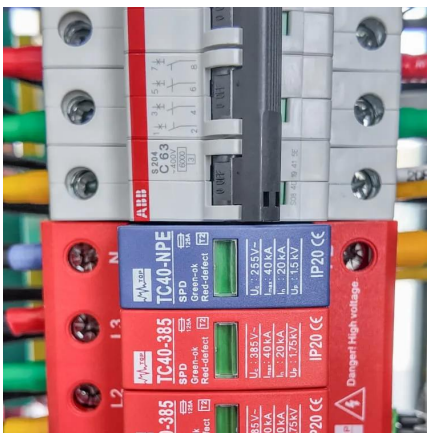

Contact Us

For catalog requests, pricing, or partnerships, please visit:
<https://woodgoods.pl>

Scan QR Code for More Information