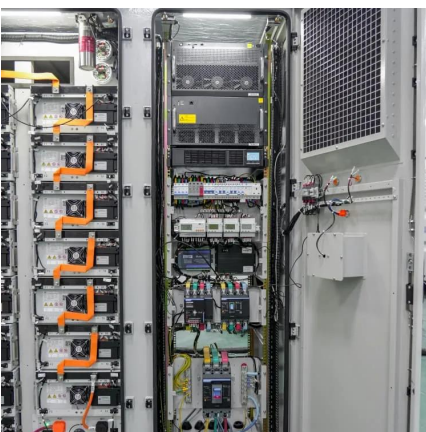

Energy Storage Cabinet Cooperation Models: Optimizing Renewable Energy

Why Energy Storage Cabinets Are Failing to Meet Modern Grid Demands You know, the global energy storage market's projected to hit $435 billion by 2030, but here's the kicker - 68% of ...