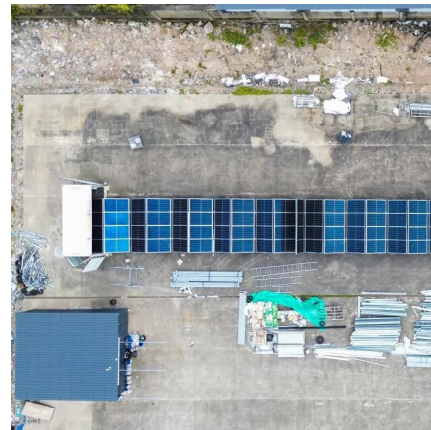

Guatemala Communications shuts down 5G base stations for power

[Uninterrupted Power for 5G Base Stations: How the 51.2V ...](#)

With 5G base stations consuming 3-4 times more energy than their 4G counterparts (GSMA 2023) and millions of new sites deployed annually, traditional power ...

[Backup Battery Analysis and Allocation against Power ...](#)

Battery groups are installed as backup power in most of the base stations in case of power outages due to severe weathers or human-driven accidents, particularly in remote ...