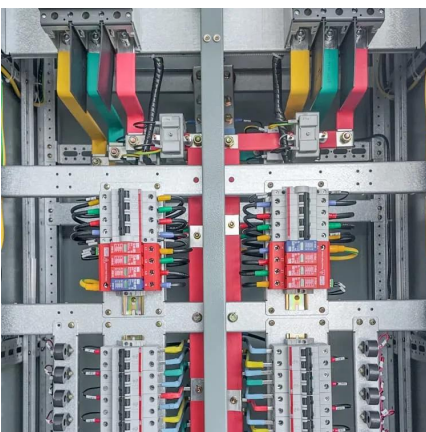

High power 12v to 220v inverter

High power 12v to 220v inverter

[12v Inverter, 12v DC to 110v/220v AC Power Inverter , inverter...](#)

12V power inverter with continuous power 2000 watt, 4000 watt peak power, and max efficiency 90%. The 2000w modified sine wave inverter can convert 12 Volt DC to 110/120 Volt or ...

[1500 Watt Modified Sine Wave Inverter, 12VDC to 220VAC](#)

Overview Designed for high performance and reliability, this 1500 watt modified sine wave inverter is suitable for a variety of home and industrial applications. It supports 12V or 24V battery input ...

[High-Power 12V DC to 220V AC Modified Sine Wave Inverter](#)

Nov 19, 2025 · Power inverter converts 12V or 24V DC from battery or car lighter to AC 110V or 220V household power, with USB port and AC outlet for fast charging the electronic devices. ...

Amazon : High-Power 4000W DC to AC Power Inverter - 12V to 110V/220V

Jul 28, 2025 · Buy High-Power 4000W DC to AC Power Inverter - 12V to 110V/220V Converter with Dual USB Ports, Universal AC Outlet, LED Display for Cars, Trucks, RVs, and Home ...