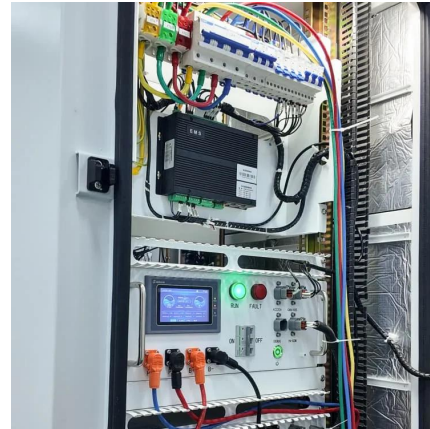

[DIN rail Circuit Breaker, DIN rail Circuit Breaker Manufacturer](#)

The DIN rail circuit breaker manufactured by KDM is made from high-quality raw material. Structure strength and rigidity are superb as it delivers a safe and continuous flow of system ...

[DIN Rail Breaker Panel, DIN rail Breaker Panel Manufacturer](#)

KDM DIN rail breaker panels are an ideal solution for providing protection in a range of applications. Our panel has great characteristics to offer optimal protection by reducing any ...

Contact Us

For catalog requests, pricing, or partnerships, please visit:
<https://woodgoods.pl>

Scan QR Code for More Information