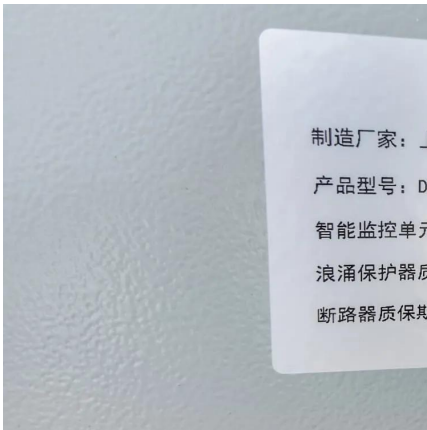

[Calculate Battery Size For Any Size Inverter (Using Our ...](#)

Mar 3, 2023 · Pairing a right size capacity battery for an inverter can be a bit confusing for most the beginners So I have made it easy for you, use the calculator below to calculate the battery ...

Inverter Sizing: Can Your Inverter Be Too Big For Your Battery ...

Apr 14, 2025 · An inverter can indeed be too big for your battery bank. An oversized inverter might waste energy and raise operating costs. To prevent this, ensure the inverter size matches your ...

How Do You Calculate the Appropriate Inverter Size for a 48V Battery

Oct 28, 2024 · To calculate the appropriate inverter size for a 48V battery system, you need to determine the total wattage of the devices you plan to power. The formula is: Inverter Size ...