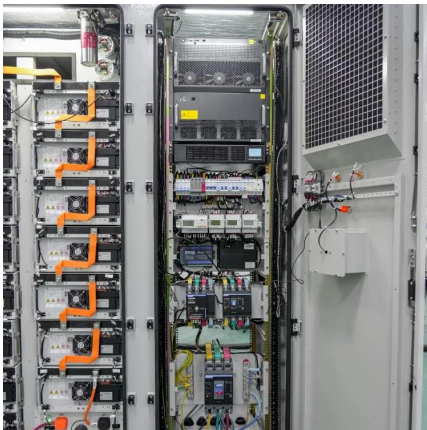

[Inverter Size Calculator & Formula Online Calculator Ultra](#)

Oct 3, 2024 · A properly sized inverter can handle the power demands of the connected appliances without risk of failure or damage, ensuring a reliable power supply in various ...

[The Only Inverter Size Chart You'll Ever Need](#)

How to Determine What Size Inverter I Need? What Are The Two Types of Power loads? Inverter Size Chart What Will A 300W Inverter Run? What Will A 500W Inverter Run? What Will A 700W Inverter Run? What Will A 1000W Inverter Run? What Will A 1500W Inverter Run? What Will A 2000W Inverter Run? What Will A 3000W Inverter Run? Before we go any further, we highly recommend that you choose a pure sine wave inverter. This type of inverter delivers high-quality electricity, similar to your utility company. This way, none of your appliances run the risk of being damaged. Now, when it comes to sizing your inverter, you always need to check your appliances' wattage and ensure t See more on climatebiz Mowgli Adventures

Inverter Size Calculator , Find Your Perfect Power Match

Apr 25, 2025 · Inverters add load to the electrical system, even with no connected appliances. The larger the inverter, the greater the base load. So,