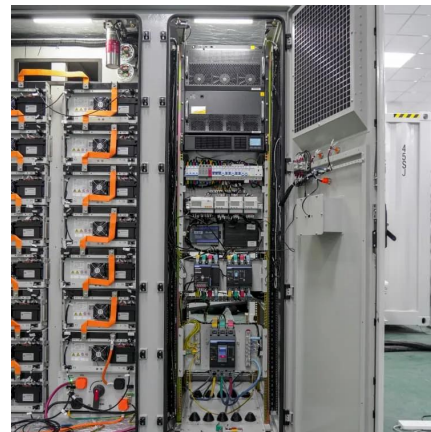

[How many volts does the small inverter output](#)

How many Watts Does a 12 volt inverter use?,an inverter and a 1,200-watt microwave oven. Note that on the 12-volt side of the inverter you need 1,200 wattsgoing in,which w rks out to 100 ...