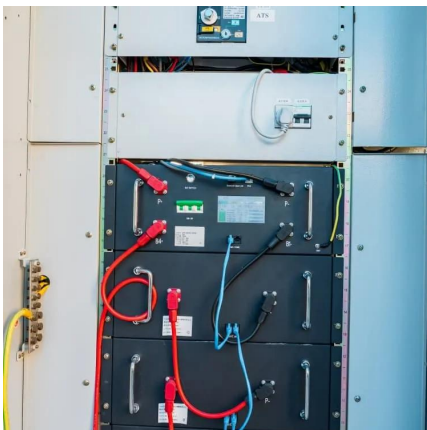

[Inside Huawei's energy storage battery container](#)

What is Huawei's new solar storage solution? Huawei says its new, all-in-one storage solution for residential PV comes in three versions with one, two, or three battery modules, offering 6.9 ...