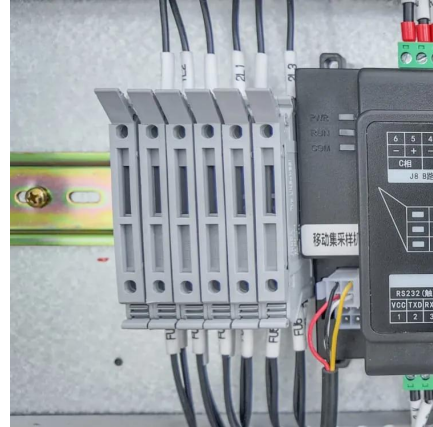

Contact Us

For catalog requests, pricing, or partnerships, please visit:
<https://woodgoods.pl>