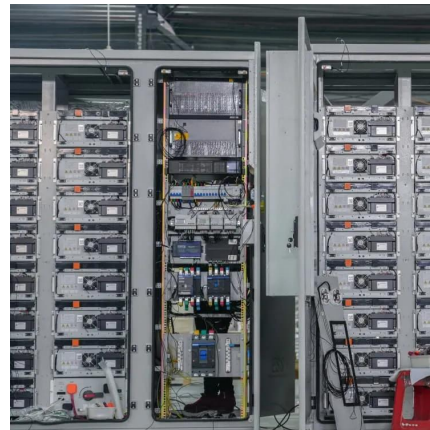

[Huawei Inverter Problems?: Our Troubleshooting Guide](#)

Mar 3, 2025 · Hybrid capabilities, integrating battery storage Durability, as Huawei inverters package robust weather protection. But, remember: Huawei inverters may be great, but the ...