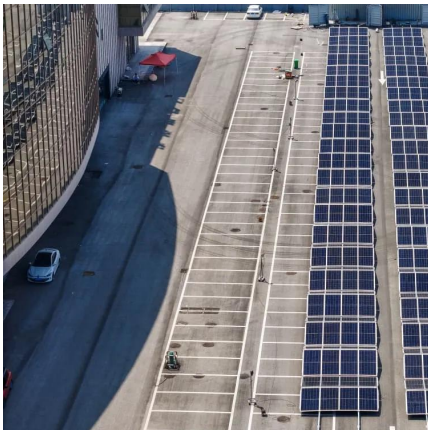

[Understanding Power Modules: Design Principles.](#)

...

Jul 29, 2024 · Power modules step up or down voltage levels in telecom, especially in power base stations, routers, and network switches. Industrial Applications: Power modules are perfectly ...

[5G Base Station Power Upgrade: Custom Rectifier Module ...](#)

Aug 11, 2025 · Upgrade 5G base station power in outdoor, indoor, and shared cabinets with custom rectifier module solutions for efficient, scalable, and reliable performance.

[Pole-Type Base Station Cabinet , Efficient Energy Solutions ...](#)

The Pole-Type Base Station Cabinet is an intelligent highly integrated hybrid power system, combining the communication base station problems with reliable energy. It integrates the ...