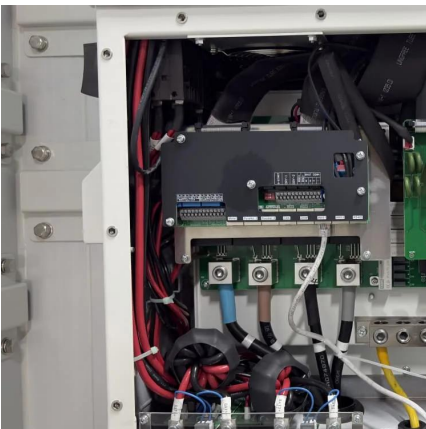

[Keenso Power Inverter 500W DC 12V to AC 220V-240V Peak ...](#)

Dec 30, 2018 · About this item [Various use] This 220V-240V power inverter is made of high-quality metal material, and the rugged housing ensures safe use. It can be used for camping, ...