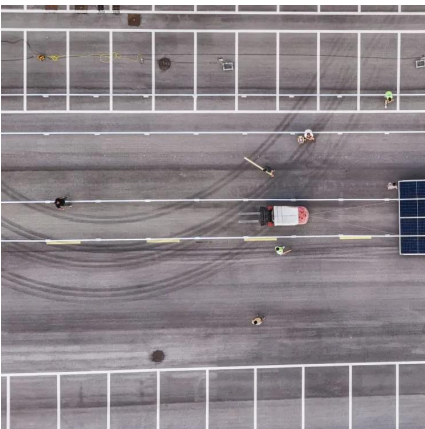

Is the DC voltage of the inverter 220v

Is the DC voltage of the inverter 220v

[DC's "We Are Yesterday": The First Major Crossover of DC](#)

Jan 23, 2025 · A Six-Part Crossover Introducing the Legion of Doom and More in the Pages of Batman/Superman: World's Finest, Justice League Unlimited, and Batman/Superman: World's ...

[DC Comics Goes All In with 'Absolute Evil' This October](#)

Jul 15, 2025 · This October, DC will publish two oversized Absolute Universe one-shot specials and five pivotal new Absolute Universe issues, each delivering shocking moments that ...

[Rounding Up the Easter Eggs in "Superman", DC](#)

Jul 14, 2025 · We get our first Easter egg before the film officially begins! The DC Studios logo shows an animated image of Superman breaking chains, which was originally seen on the ...