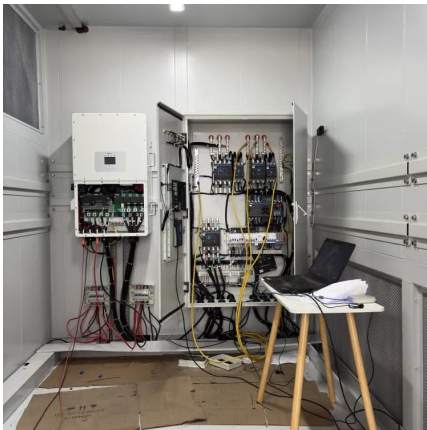

set, the harbour generating set ...